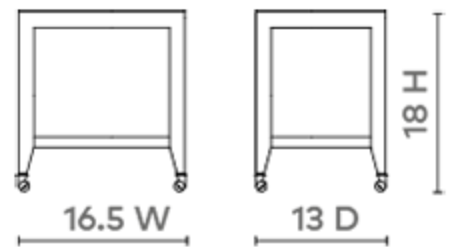

## Isadora Tea Table, Navy Blue

---

### ISD-100-68

17w x 13d x 18h

Clear Lacquered Grasscloth

Brass Castors

1 Fixed Shelf

SCAN IT FOR MORE

VILLA & HOUSE  
www.VandH.com