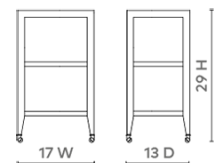

Isadora Side Table, Chiffon White

ISD-110-59

17w x 13d x 29h

Pigmented Lacquered Grasscloth

Brass Castors

2 Fixed Shelves

SCAN IT FOR MORE

VILLA & HOUSE
www.VandH.com