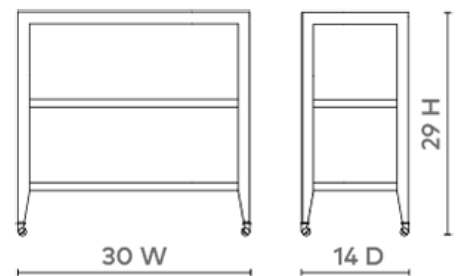

Isadora Console Table, Chiffon White

ISD-400-59

30w x 14d x 29h

Pigmented Lacquered Grasscloth

Brass Castors

2 Fixed Shelves

SCAN IT FOR MORE

VILLA & HOUSE
www.VandH.com