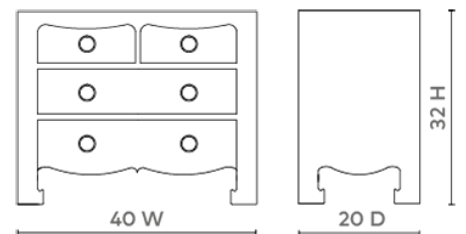

### JAC-225-09

40w x 20d x 32h

Pigmented Lacquered Wood and Veneers

Gold Finish Ring Pull

Stained Drawer Interiors

Soft Closing Glides

SCAN IT FOR MORE

VILLA & HOUSE  
www.VandH.com