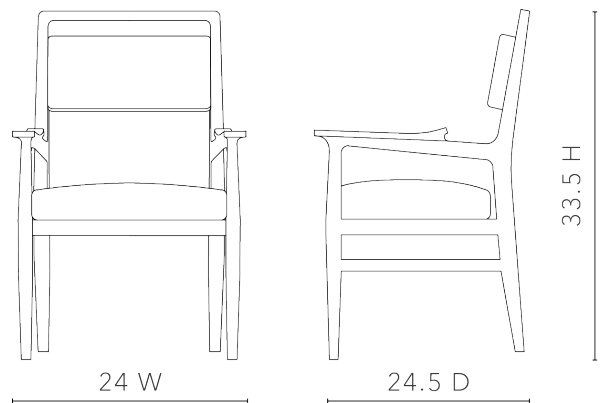

VILLA & HOUSE
www.VandH.com