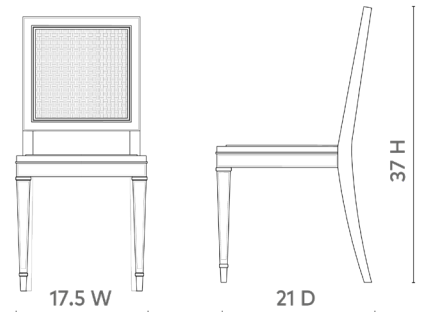

Jansen Side Chair, Black

JAN-550-01

17.5w x 21d x 37h

Pigmented Lacquered Mahogany

Bleached Octagonal Cane

SCANITFORMOREDETAILS

VILLA & HOUSE
www.VandH.com