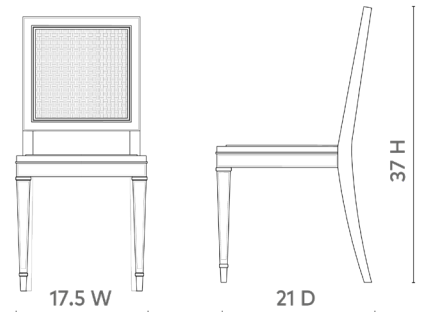

Jansen Side Chair, Eggshell White

JAN-550-09

17.5w x 21d x 37h

Pigmented Lacquered Mahogany

Bleached Octagonal Cane

SCANITFORMOREDETAILS

VILLA & HOUSE
www.VandH.com