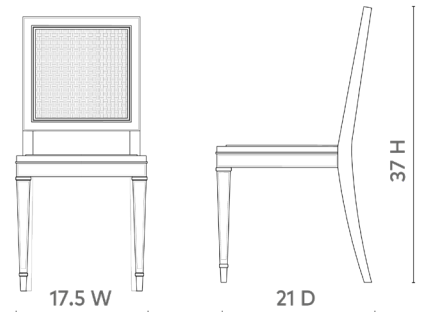

Jansen Side Chair, Driftwood

JAN-550-92

17.5w x 21d x 37h

Clear Lacquered Ceredused Cape Lilac Mahogany

Bleached Octagonal Cane

SCANITFORMOREDETAILS

VILLA & HOUSE
www.VandH.com