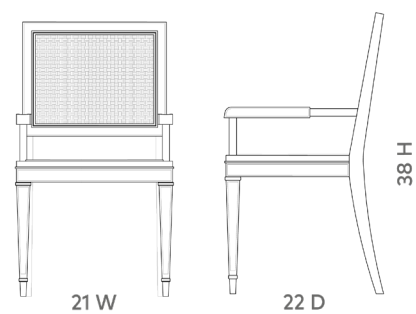

## Jansen Arm Chair, Black

---

### JAN-555-01

21w x 22d x 38h

Pigmented Lacquered Mahogany

Bleached Octagonal Cane

SCANITFORMOREDETAILS

VILLA & HOUSE  
www.VandH.com