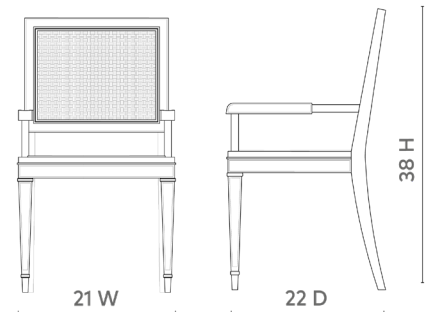

Jansen Arm Chair, Eggshell White

JAN-555-09

21w x 22d x 38h

Pigmented Lacquered Mahogany

Bleached Octagonal Cane

SCANITFORMOREDETAILS

VILLA & HOUSE
www.VandH.com