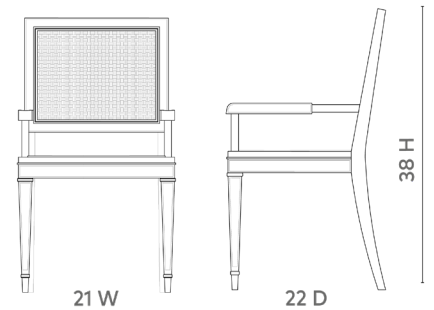

## Jansen Arm Chair, Driftwood

---

### JAN-555-92

21w x 22d x 38h

Clear Lacquered Ceredused Cape Lilac Mahogany

Bleached Octagonal Cane

SCANITFORMOREDETAILS

VILLA & HOUSE  
www.VandH.com