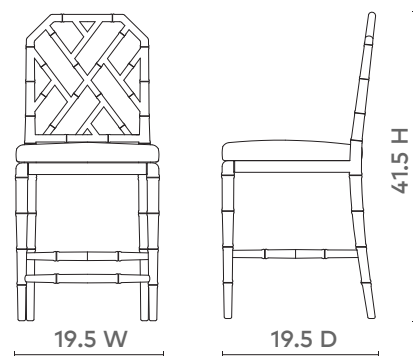

VILLA & HOUSE
www.VandH.com