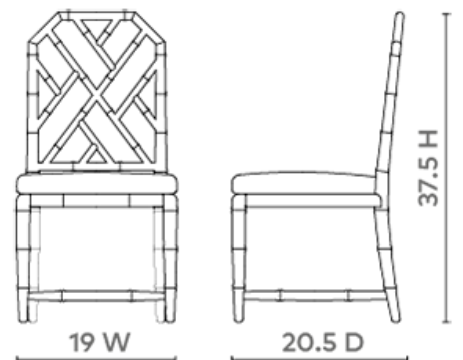

Jardin Side Chair, Deep Sea Blue

JAR-550-08

19w x 20.5d x 37.5h

Pigmented Lacquered Mahogany

Linen Drop-In Cushion in Natural (Photo is for reference only, actual color can vary widely from lot to lot)

Depending on Repeat 1/2 to 1 Yard of Fabric to Upholster