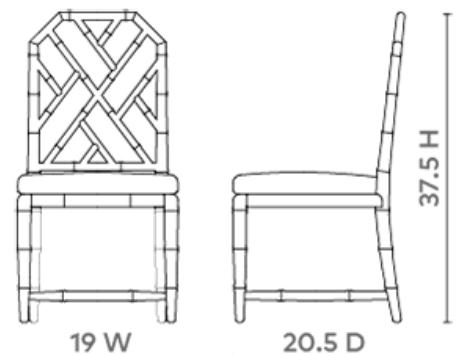

Jardin Side Chair, Eggshell White

JAR-550-09

19w x 20.5d x 37.5h

Pigmented Lacquered Mahogany

Linen Drop-In Cushion in Natural (Photo is for reference only, actual color can vary widely from lot to lot)

Depending on Repeat 1/2 to 1 Yard of Fabric to Upholster