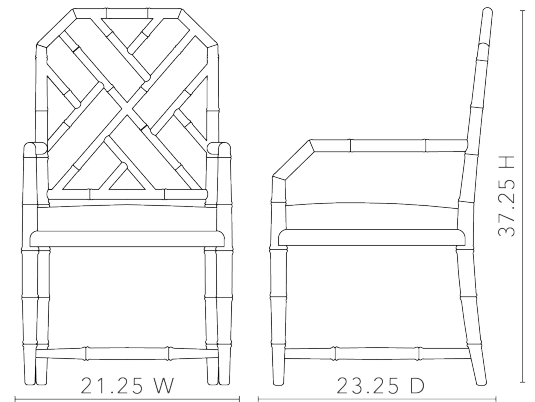

### JAR-555-06

21.25W x 23.25D x 37.25H

Pigmented Lacquered Mahogany

Linen Drop-In Cushion in Natural (Photo is for reference only,  
actual color can vary widely from lot to lot)

Depending on Repeat 1/2 to 1 Yard of Fabric to Upholster