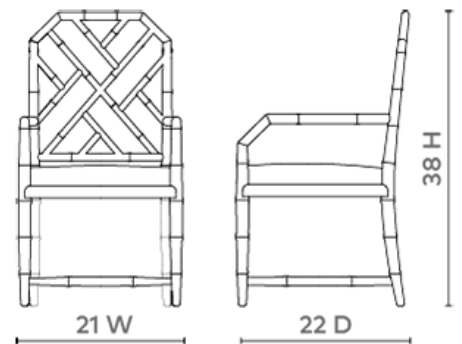

VILLA & HOUSE
www.VandH.com