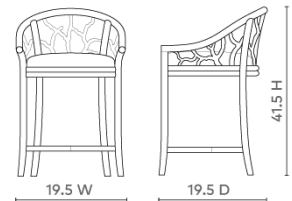

Jardin Counter Stool, Deep Sea Blue

JAR-575-08

19.5w x 19.5d x 41.5h

Pigmented Lacquered Mahogany

Linen Drop-In Cushion in Natural (Photo is for reference only, actual color can vary widely from lot to lot)