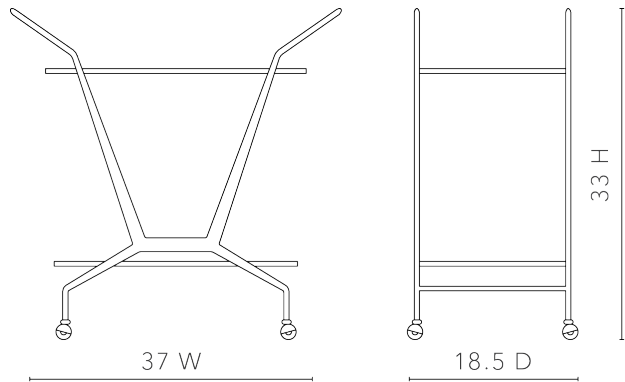

Jepson Bar Cart

JEP-325-808

37.5L x 17D x 33.25H

Clear Lacquered Metal & Clear Acrylic Accents

Gold Leaf Finish, Clear Lacquered Metal

2 Tempered Glass Shelves

SCAN IT FOR MORE DETAILS

VILLA & HOUSE
www.VandH.com