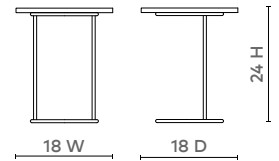

JENAY SIDE TABLE, BLUE

JNY-100-858

- 18dia x 24h
- Blue Semi-Precious Agate Top
- Gold Leafed Finish Stand

BLUE

NATURAL