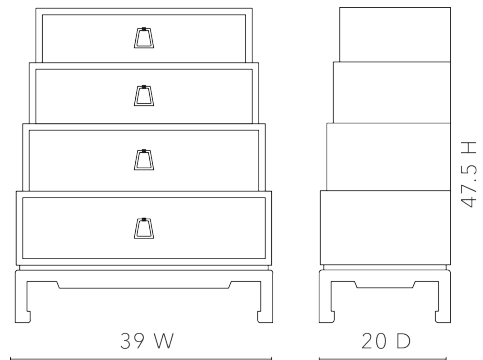

Jasmine Tall 4-Drawer, Chiffon White

JSM-275-09-TMB

39w x 20d x 47.5h

Pigmented Lacquered Wood and Veneers

Comes with the Kelley Pull, Polished Brass

Stained Drawer Interiors

Chow-Style Feet

Full Extension Glides