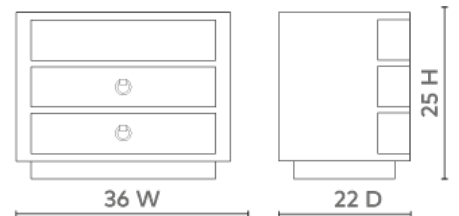

Julius 2-Drawer Side Table, Ivory

JUS-120-489

36w x 22d x 25h

Hair-on-Hide Leather

Polished Brass Pulls, Accents, and Base

Microsuede Interior

Soft Closing Glides

Back Features Holes For Cable Access