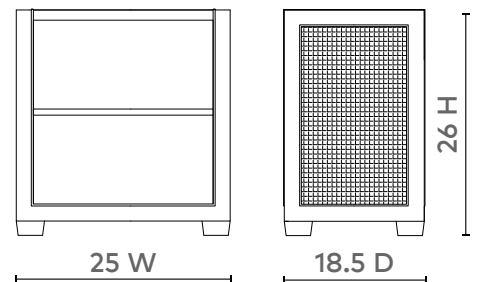

Kelsea Side Table, Driftwood

KEL-100-92

25wx18.5dx26h

Clear Lacquered Cerused Cape Lilac Mahogany & Natural Cane
Side Panels

Bronze Accents

2 Fixed Shelves

SCAN IT FOR MORE

VILLA & HOUSE
www.VandH.com