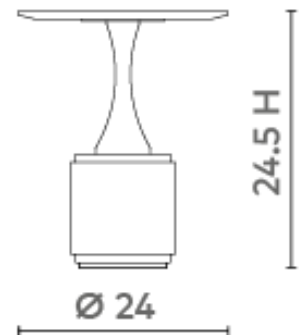

Klein Side Table, Antique Brass

KLN-100-804

24dia x 24.5h

Textured Brass & Black Lacquered Wood Middle
Hand-Hammered Brass

SCAN IT FOR MORE

VILLA & HOUSE
www.VandH.com