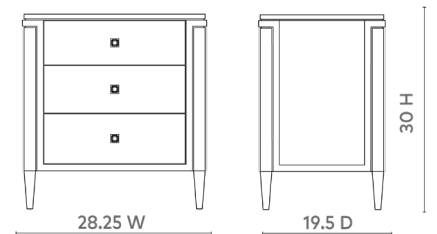

Kingston 3-Drawer End Table, Soft White

KNG-130-95

28.25x19.5x30

Pigmented Lacquered Open Grain Oak Veneer

Polished Nickel Aline Pull

Foot Levelers

SCANITFORMOREDETAILS

VILLA & HOUSE
www.VandH.com