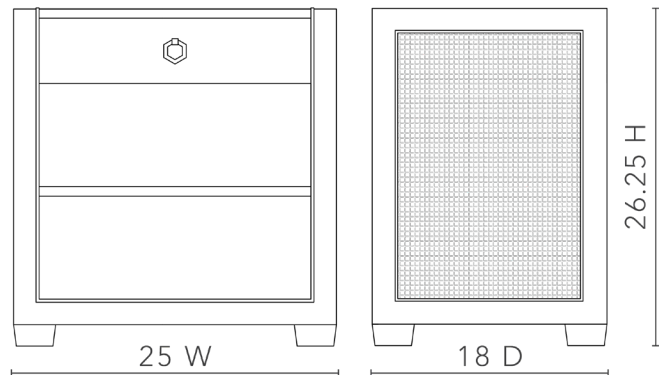

Karen 1-Drawer Side Table, Vanilla

KRN-110-09

25w x 18d x 26.25h

Pigmented Lacquered Wood and Veneers

Clear Lacquered Cane

Polished Brass Finished Cast Metal

SCAN IT FOR MORE DETAILS

VILLA & HOUSE
www.VandH.com