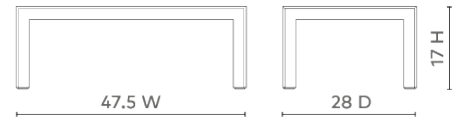

Lauren Coffee Table, Storm Blue

LAU-300-538

47.5w x 28d x 17h

Pigmented Lacquered Heavy Linen

Brushed Brass Accents

SCAN IT FOR MORE

VILLA & HOUSE
www.VandH.com