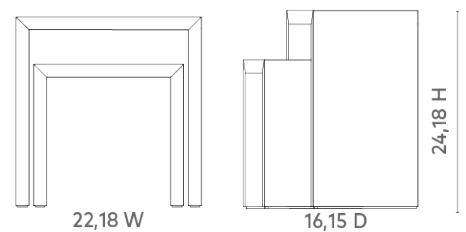

Lucy Nesting Tables, Espresso

LCY-100-94

22x16x24

Clear Lacquered Wood and Veneers

SCANITFORMOREDETAILS

VILLA & HOUSE
www.VandH.com