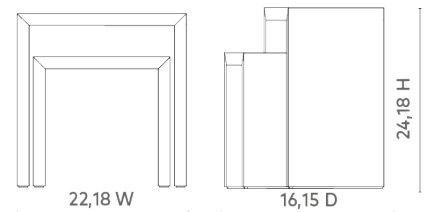

Lucy Nesting Tables, Sand

LCY-100-99

22x16x24

Clear Lacquered Bleached Cerused Oak

SCANITFORMOREDETAILS

VILLA & HOUSE
www.VandH.com