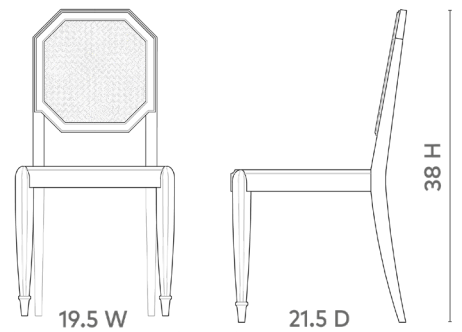

## Leila Side Chair, Flat Black

---

### LEL-550-01

19.5w x 21.5d x 38h

Pigmented Lacquered Wood and Veneers

Bleached Octagonal Cane

SCANITFORMOREDETAILS

VILLA & HOUSE  
www.VandH.com