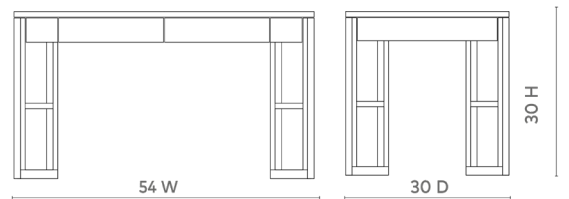

### **LEN-350-09**

54x30x30

Pigmented Lacquered Wood and Veneers

Foot Levelers

SCANITFORMOREDETAILS

**VILLA & HOUSE**  
www.VandH.com