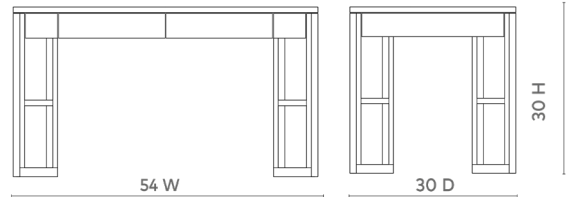

Lennon Desk, Arabica Burl

LEN-350-48

54x30x30

Clear Lacquered Wood and Veneers

Foot Levelers

SCANITFORMOREDETAILS