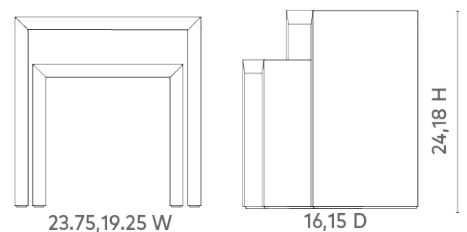

Linus Nesting Tables, Antique Brass

LIN-100-803

23.75x16x24, 19.25x15x18

Textured Brass Cladding

SCANITFORMOREDETAILS

VILLA & HOUSE
www.VandH.com