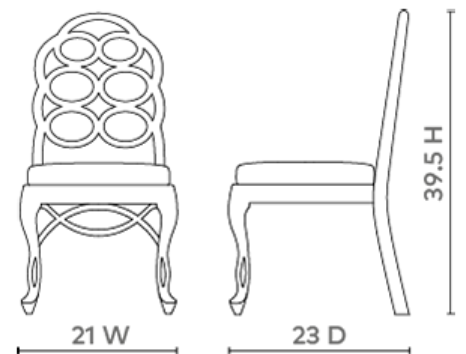

Loop Side Chair, Eggshell White

LOO-550-09

21w x 23d x 39.5h

Pigmented Lacquered Mahogany

Linen Drop-In Cushion in Natural (Photo is for reference only, actual color can vary widely from lot to lot)

Depending on Repeat 1/2 to 1 Yard of Fabric to Upholster