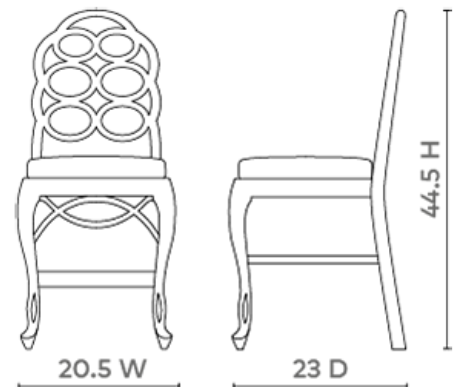

Loop Counter Stool, Eggshell White

LOO-575-09

20.5w x 23d x 44.5h

Pigmented Lacquered Mahogany

Linen Drop-In Cushion in Natural (Photo is for reference only, actual color can vary widely from lot to lot)

Depending on Repeat 1/2 to 1 Yard of Fabric to Upholster