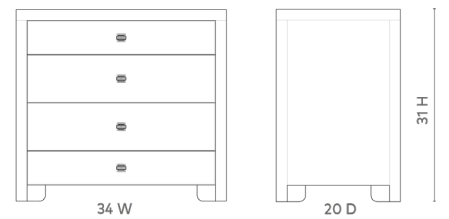

### **LUG-225-9418**

34w x 20d x 31h

Clear Lacquered Cat's Eye Veneer

Custom Pull Option

4 Drawers

Veneer Interior

Soft Closing Glides

SCAN IT FOR MORE DETAILS