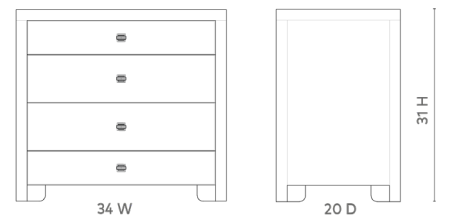

Lugano Large 4-Drawer, Taupe Gray

LUG-225-9426

34w x 20d x 31h

Clear Lacquered Cat's Eye Veneer

Custom Pull Option

4 Drawers

Veneer Interior

Soft Closing Glides