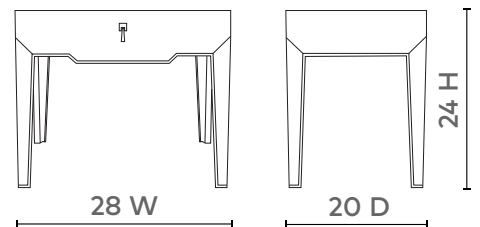

### **MAD-110-6318**

28w x 20d x 24h

Clear Lacquered Silky Grasscloth & Recessed Feet

Champagne Finish Accents

Bronze Finish Pull

Veneer Drawer Interior

Soft Closing Glides

SCAN IT FOR MORE