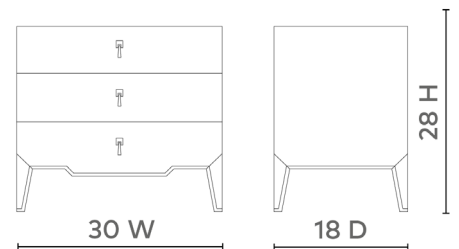

Madeline 3-Drawer Side Table, Platinum Shimmer

MAD-130-6309

30w x 18d x 28h

Clear Lacquered Silky Grasscloth & Recessed Feet

Champagne Finish Accents

Bronze Finish Pull

Veneer Drawer Interior

Soft Closing Glides