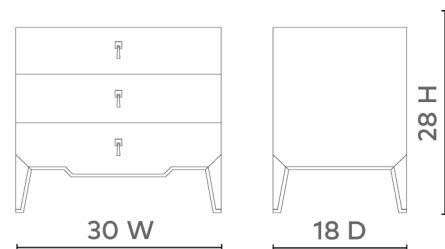

Madeline 3-Drawer Side Table, Colonial Blue Shimmer

MAD-130-6318

30w x 18d x 28h

Clear Lacquered Silky Grasscloth & Recessed Feet

Champagne Finish Accents

Bronze Finish Pull

Veneer Drawer Interior

Soft Closing Glides