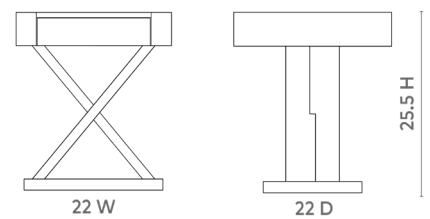

Modena 1-Drawer Side Table, Burl

MDE-110-24

22x22x25.5

Clear Lacquered Wood and Veneers
Acacia Solid Wood, Pine Solid Wood
Side Mounted Glides, Foot Levelers

SCAN IT FOR MORE

VILLA & HOUSE
www.VandH.com