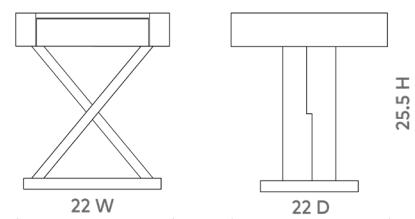

Modena 1-Drawer Side Table, Light Gray Burl

MDE-110-46

22x22x25.5

Clear Lacquered Wood and Veneers
Acacia Solid Wood, Pine Solid Wood
Side Mounted Glides, Foot Levelers

SCAN IT FOR MORE

VILLA & HOUSE
www.VandH.com