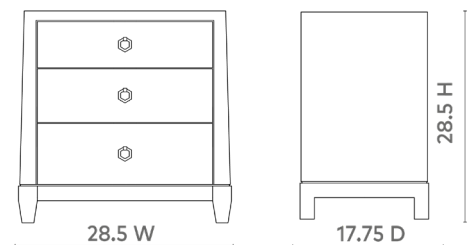

Madison 3-Drawer Side Table, Chiffon White

MDS-130-09

28.5x17.75x28.5

Pigmented Lacquered Wood and Veneers

Foot Levelers

SCANITFORMOREDETAILS

VILLA & HOUSE
www.VandH.com