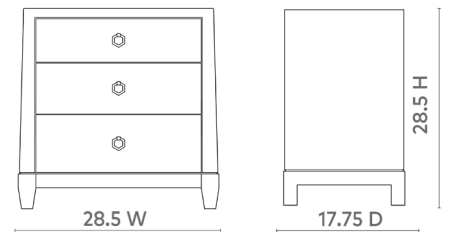

Madison 3-Drawer Side Table, Navy Blue Lacquer

MDS-130-18

28.5x17.75x28.5

Pigmented Lacquered Wood and Veneers

Foot Levelers

SCANITFORMOREDETAILS

VILLA & HOUSE
www.VandH.com