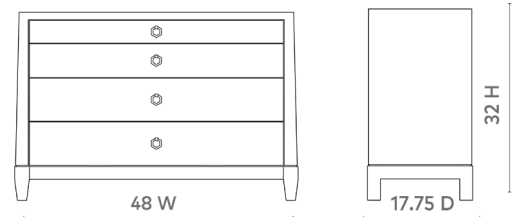

Madison Large 4-Drawer, Chiffon White

MDS-225-09

48x17.75x32

Pigmented Lacquered Wood and Veneers

Foot Levelers

SCANITFORMOREDETAILS

VILLA & HOUSE
www.VandH.com