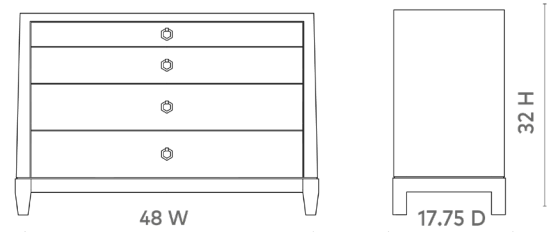

Madison Large 4-Drawer, Navy Blue Lacquer

MDS-225-18

48x17.75x32

Pigmented Lacquered Wood and Veneers

Foot Levelers

SCANITFORMOREDETAILS

VILLA & HOUSE
www.VandH.com