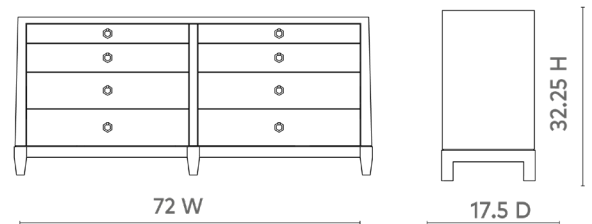

Madison 8-Drawer, Navy Blue Lacquer

MDS-250-18

72X17.5X32.25

Pigmented Lacquered Wood and Veneers

Foot Levelers

SCANITFORMOREDETAILS

VILLA & HOUSE
www.VandH.com