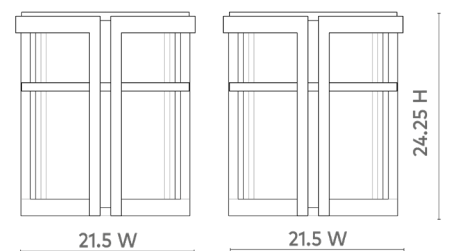

## Mateo Side Table, Sand

---

**MEO-100-99**

21.5x21.5x24.25

Clear Lacquered Bleached Cerused Oak

SCANITFORMOREDETAILS

VILLA & HOUSE  
www.VandH.com