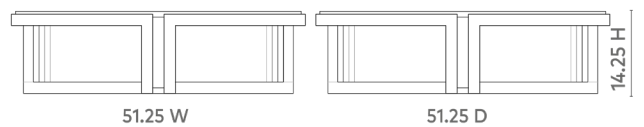

Mateo Large Coffee Table, Sand

MEO-310-99

51.25x51.25x14.25

Clear Lacquered Bleached Cerused Oak

SCANITFORMOREDETAILS

VILLA & HOUSE
www.VandH.com