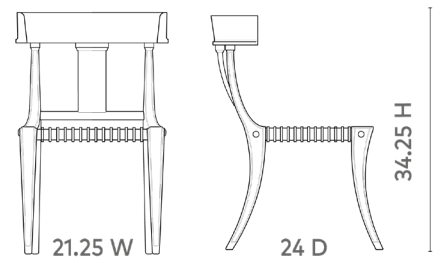

Milos Side Chair, Driftwood

MIL-550-92

21.25x24x34.25

Clear Lacquered Bleached Cerused Oak

Weaved Rope

SCAN IT FOR MORE

VILLA & HOUSE
www.VandH.com