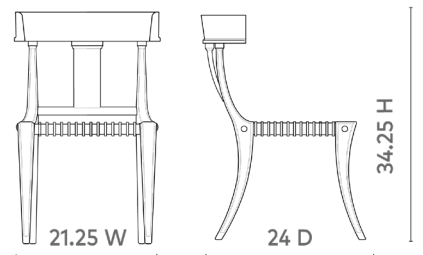

Milos Side Chair, Sand

MIL-550-99

21.25x24x34.25

Clear Lacquered Bleached Cerused Oak

Weaved Rope

SCAN IT FOR MORE

VILLA & HOUSE
www.VandH.com